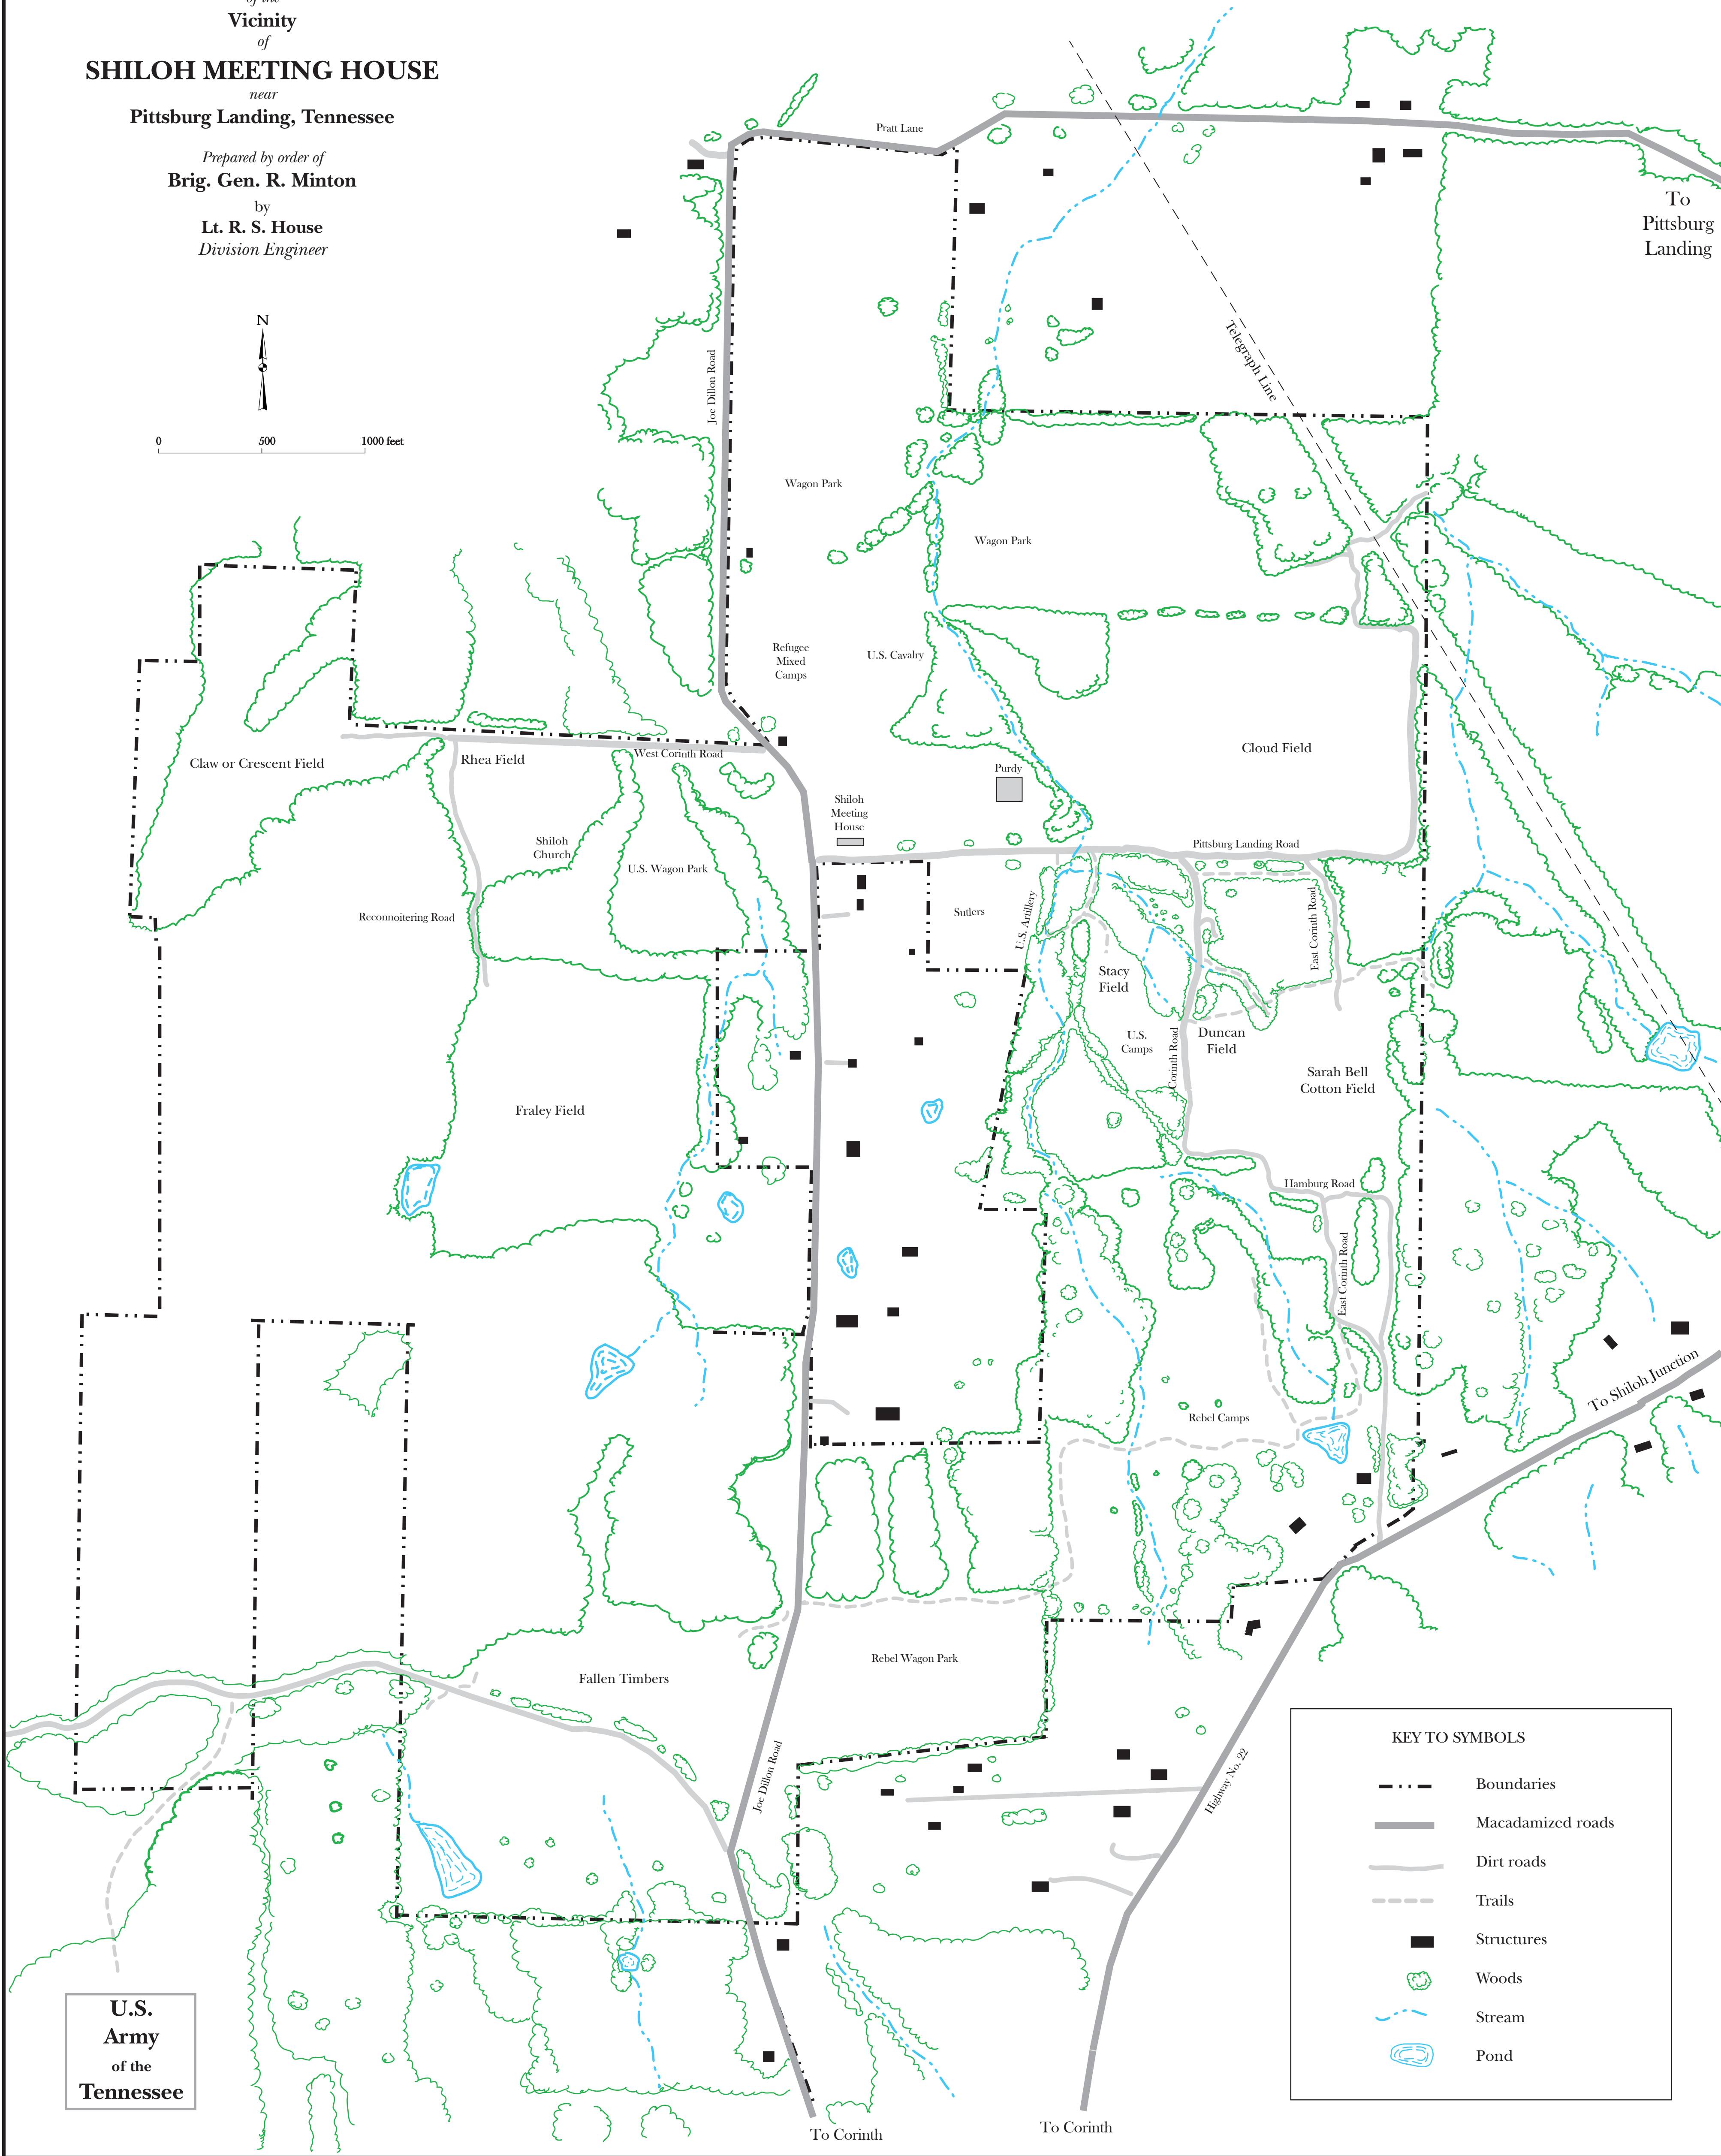

Map
of the
Vicinity
of
SHILOH MEETING HOUSE
near
Pittsburg Landing, Tennessee

Prepared by order of
Brig. Gen. R. Minton
by
Lt. R. S. House
Division Engineer

KEY TO SYMBOLS	
---	Boundaries
—	Macadamized roads
- - -	Dirt roads
- · - · -	Trails
■	Structures
⊗	Woods
— · — · —	Stream
⊖	Pond

**U.S.
Army
of the
Tennessee**

To
Pittsburg
Landing

To Corinth

To Corinth

To Shiloh Junction