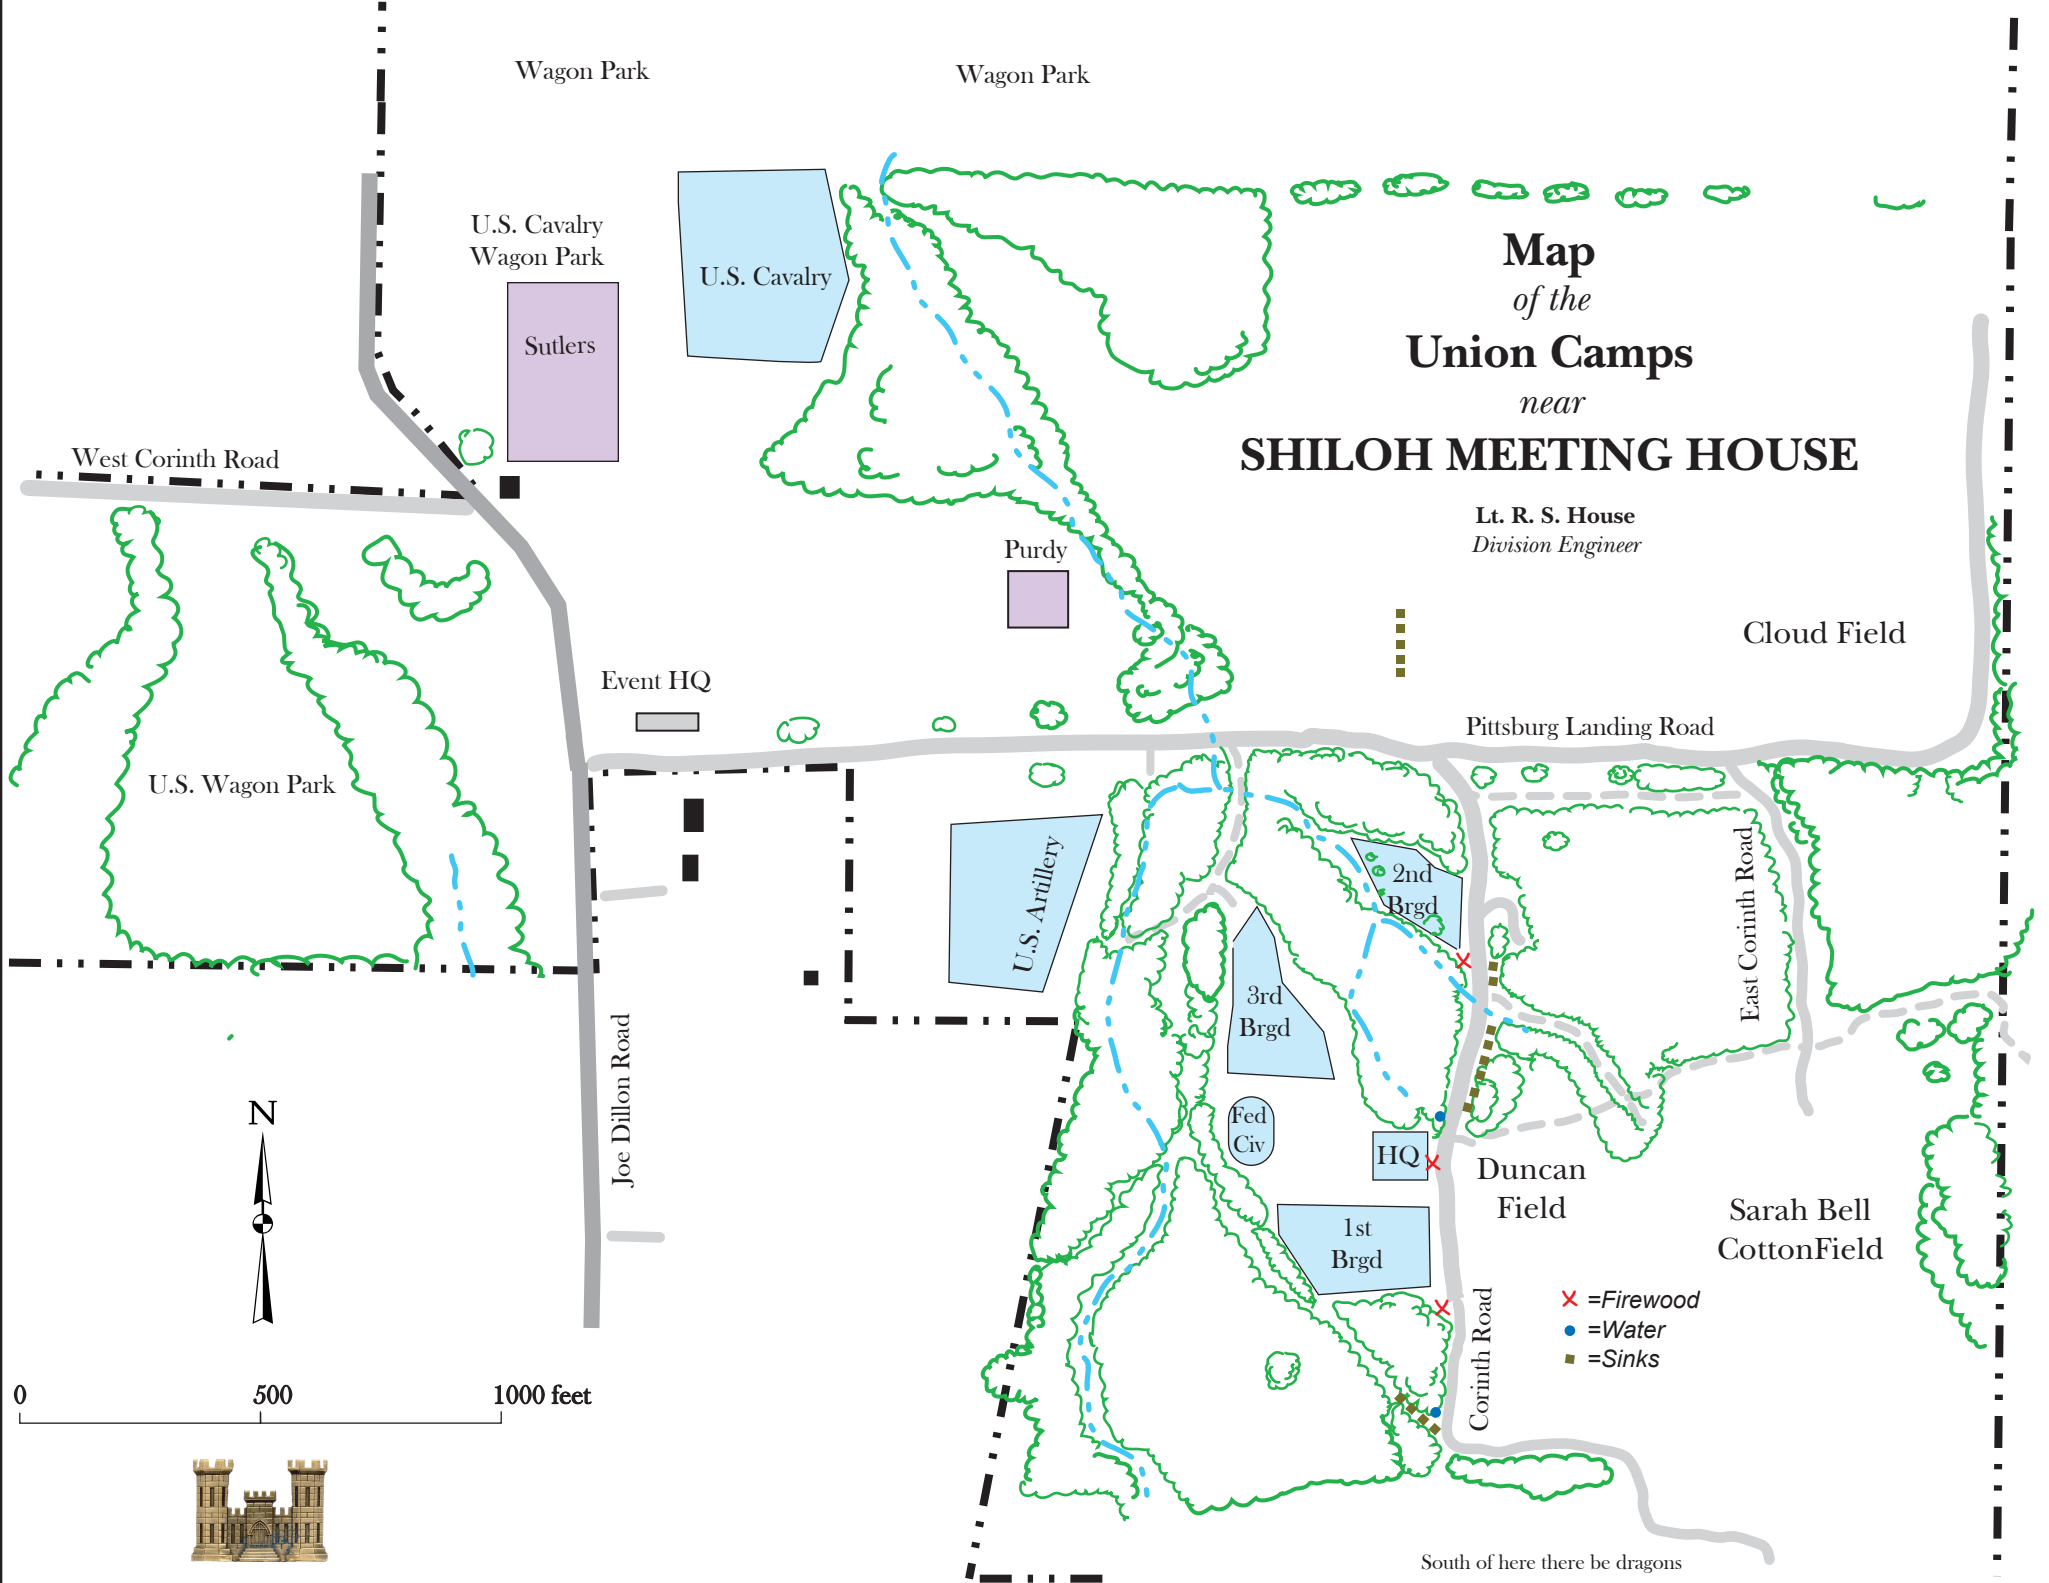

Map of the Union Camps near SHILOH MEETING HOUSE

Lt. R. S. House
Division Engineer

West Corinth Road

U.S. Cavalry
Wagon Park

Sutlers

U.S. Cavalry

Wagon Park

Purdy

Event HQ

U.S. Wagon Park

U.S. Artillery

2nd
Brgd

Pittsburg Landing Road

Cloud Field

East Corinth Road

3rd
Brgd

Fed
Civ

HQ

Duncan
Field

Sarah Bell
Cotton Field

1st
Brgd

Corinth Road

- X = Firewood
- = Water
- = Sinks

0 500 1000 feet

South of here there be dragons